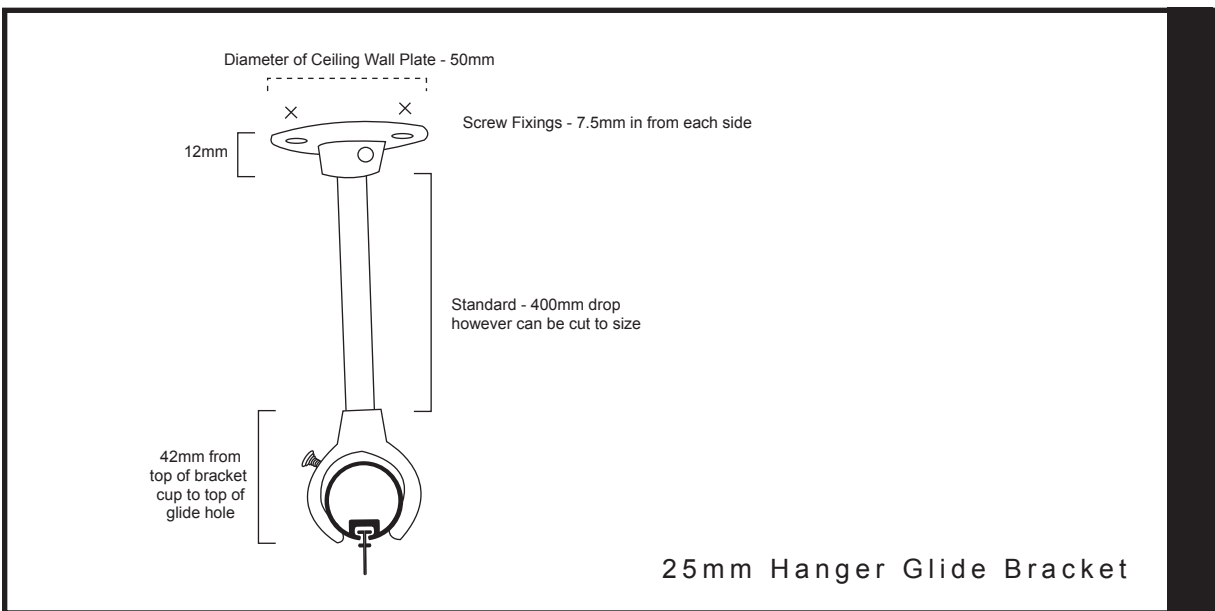

25mm & 16mm TOP FIX BRACKETS

25mm Top Fix Glide Bracket

25mm Top Fix Ring Bracket

16mm Top Fix Glide Bracket

25mm Hanger Glide Bracket