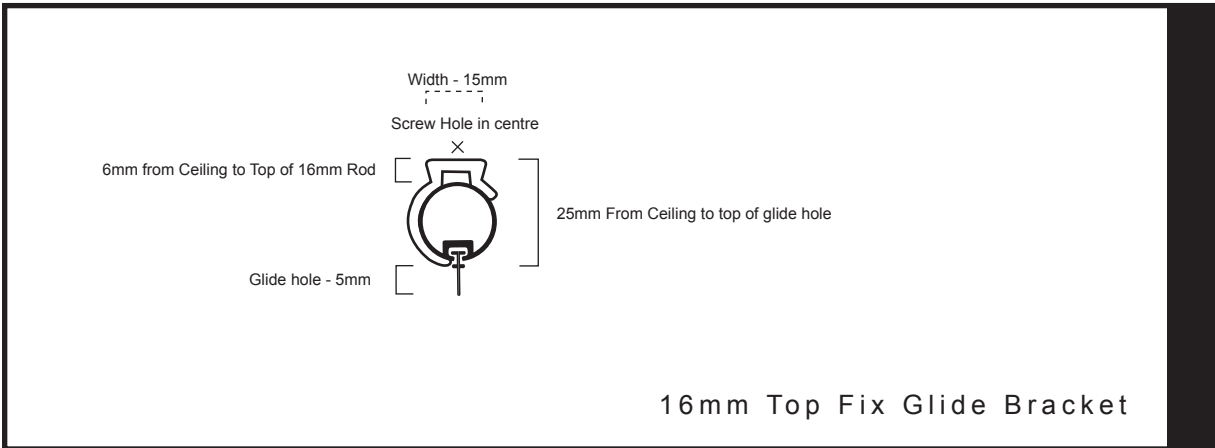

25mm & 16mm TOP FIX BRACKETS

25mm Top Fix Glide Bracket

25mm Top Fix Ring Bracket

16mm Top Fix Glide Bracket

25mm Hanger Glide Bracket