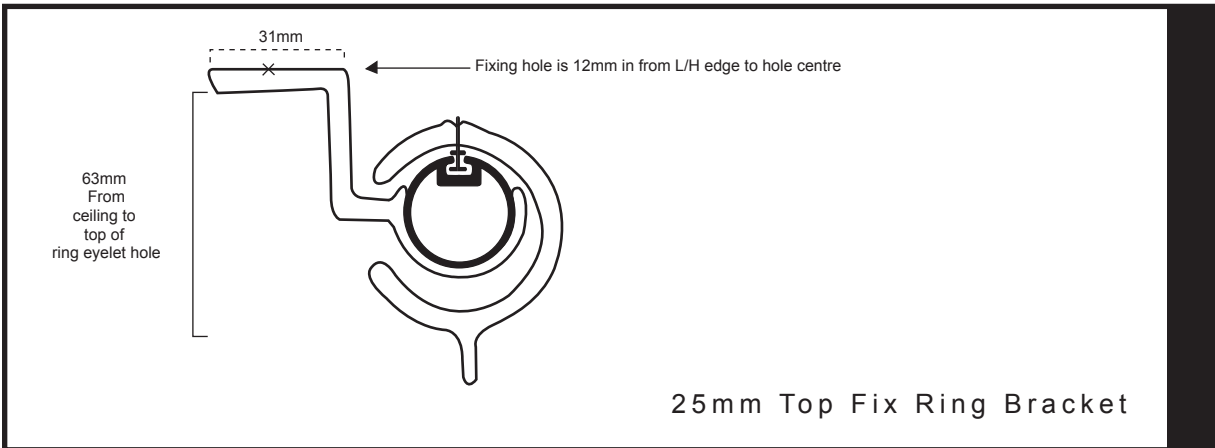

25mm & 16mm TOP FIX BRACKETS

25mm Top Fix Glide Bracket

25mm Top Fix Ring Bracket

16mm Top Fix Glide Bracket

25mm Hanger Glide Bracket