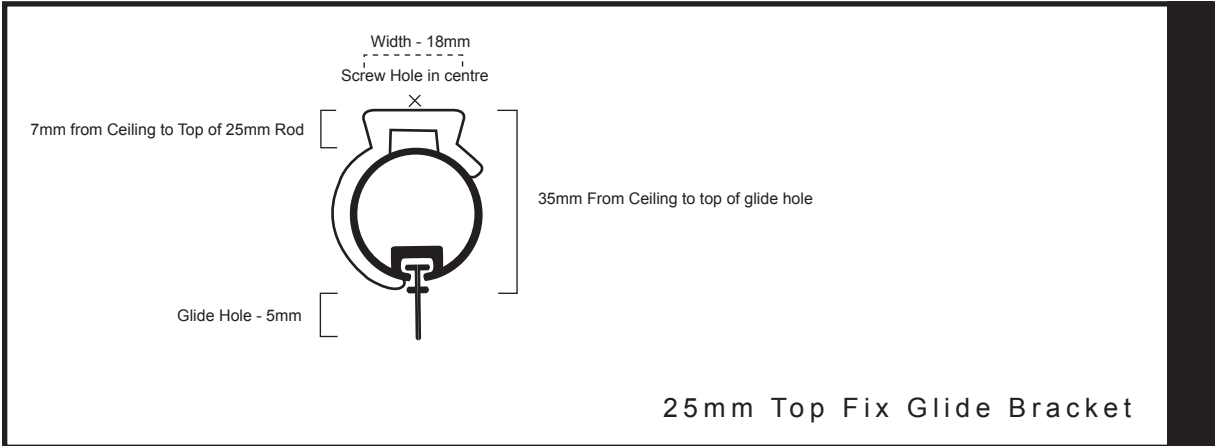

25mm & 16mm TOP FIX BRACKETS

25mm Top Fix Glide Bracket

25mm Top Fix Ring Bracket

16mm Top Fix Glide Bracket

25mm Hanger Glide Bracket